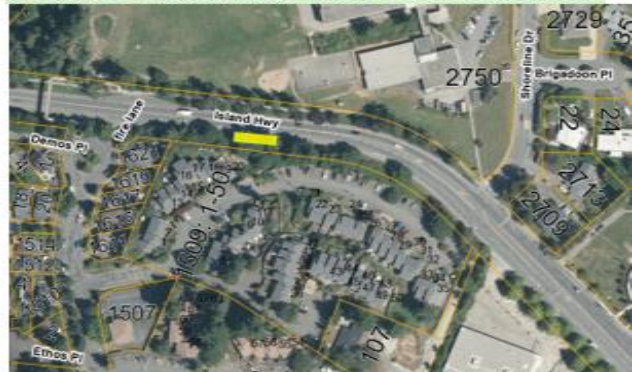

ISLAND HWY NEAR 1509 GLENTANA RD